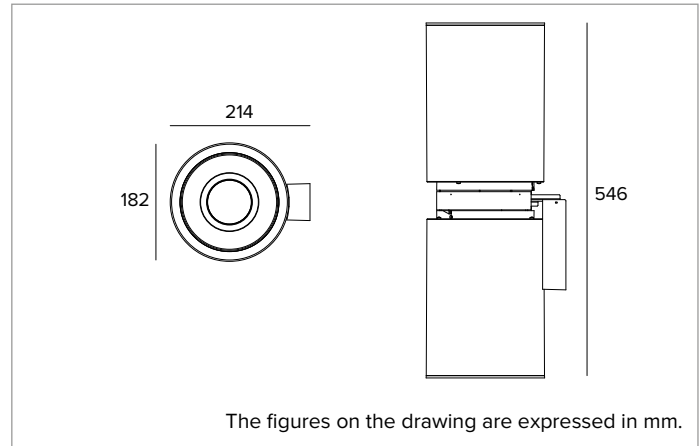

1T9712EL | CTEVO TUBE 180 Wall LED wall mounted fixture with direct/indirect light emission

	4000K	H(m)	D(m)	Emax(lx)		
Ra90			75°			
Fixture Power	44W	1	1.53	1459		
Source Flux	6494lm	2	3.05	365		
Fixture Flux	3709lm	3	4.58	162		
Efficacy	85lm/W	4	6.10	91		
TS1537	I _{max} =237cd/klm	I _{max}	1536cd	5	7.63	58

CCT nominal: 4000K

Lifetime (L80/B10): >50000h tq +25°C

ILLUMINOTECHNICAL CHARACTERISTICS

Decorative cut-off ring in thermoplastic material. Optic composed of a thermoplastic reflector with metallic gray finish, tempered sandblasted front glass, internal recuperator in highly reflective white thermoplastic.